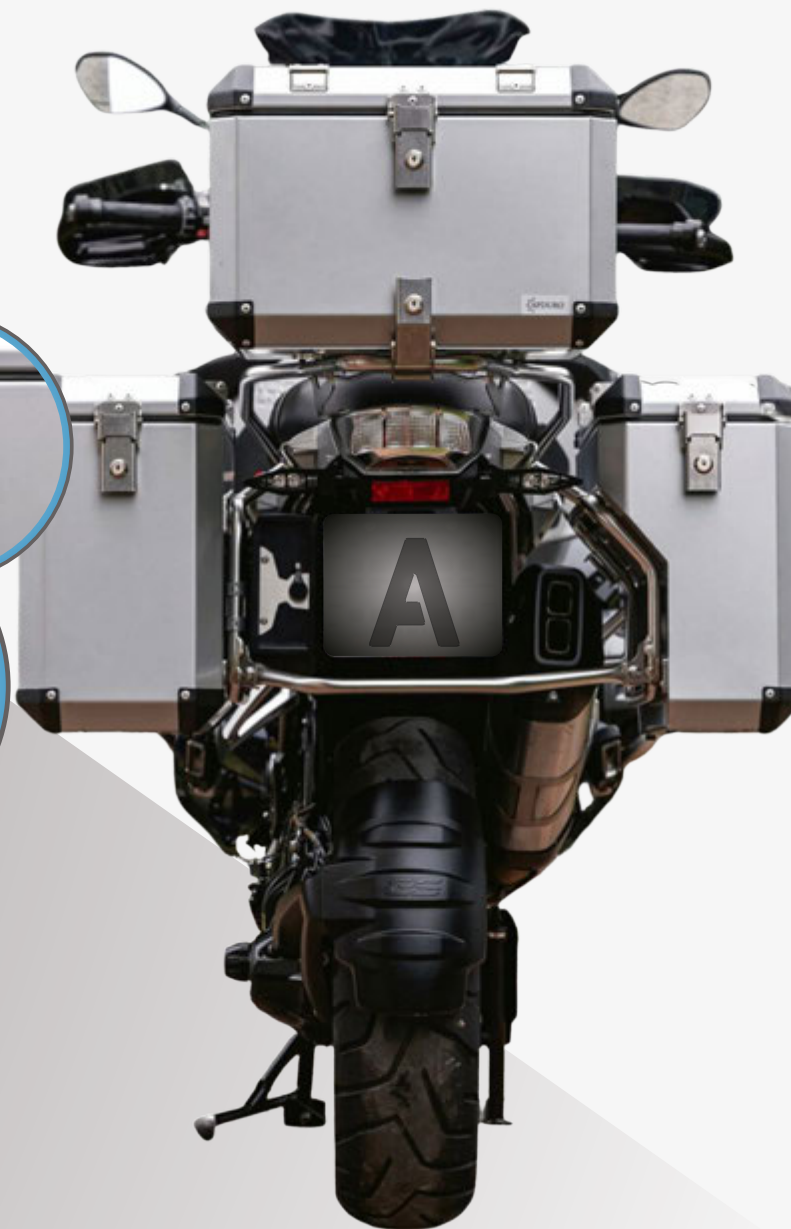

Wysokiej jakości kufry motocyklowe, wykonane z blachy o grubości 2 mm. Zestaw standardowo wyposażony jest w zamki, otwierane jednym kluczem.

High quality motorcycle cases, made of 2 mm thick sheet metal. The set comes standard with locks that open with one key.

10 kg

Maksymalne obciążenie każdego kufra
Maximum load of each case

one key
for all locks

black aluminium corners
for all version

easy fixing

Easy and quick to put on and take off guarantees comfortable use