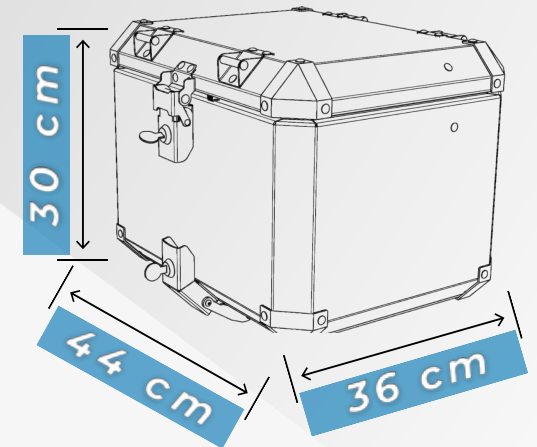

helmet fit inside

40 liters

5,4 kg

-  waterproof
-  lock system
-  aluminium 2mm
-  colour 
silver or black

size M+

 easy fixing

48 liters

6,15 kg

TOP CASE

size L

waterproof

lock system

aluminium 2mm

colour 
silver or black

48 liters

6,15 kg

2x helmets fit inside

size XL

easy fixing

62 liters

7,2 kg

ACCESSORIES

available for all cases

carry handle