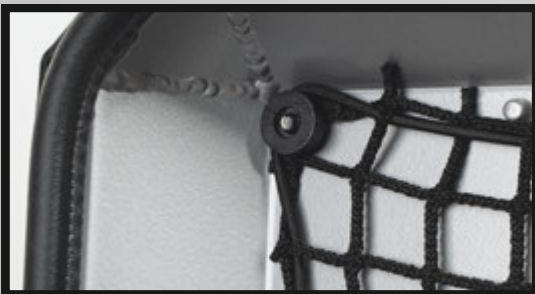

**contact
with
us**

+48 664 982 745

info@apduro.pl

www.apduro.pl

POLAND

Przytkowice 541
34-141 Przytkowice