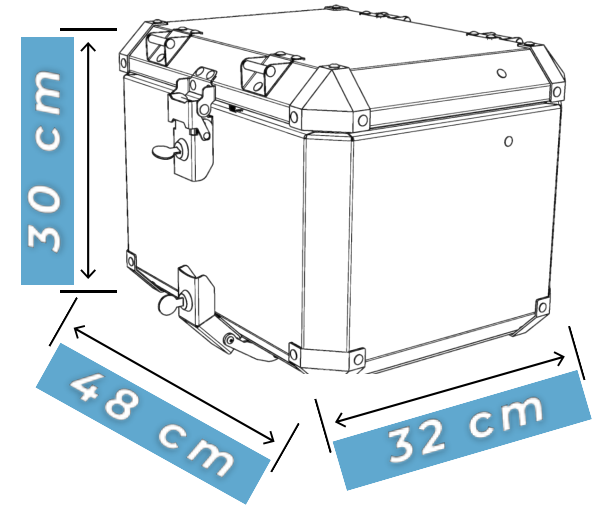

helmet fit inside

40 liters

5,4 kg

-  waterproof
-  lock system
-  aluminium 2mm
-  colour 
silver or black

size M+

 easy fixing

48 liters

6,15 kg

TOP CASE

size L

waterproof

lock system

aluminium 2mm

colour 
silver or black

48 liters

6,15 kg

2x helmets fit inside

size XL

easy fixing

62 liters

7,2 kg

ACCESSORIES

available for all cases

carry handle