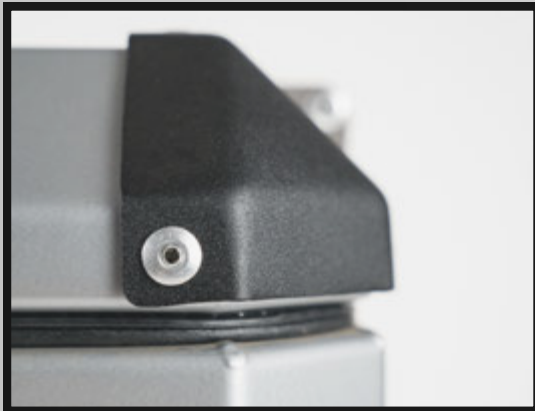

**contact
with
us**

+48 664 982 745

info@apduro.pl

www.apduro.pl

POLAND

Przytkowice 541
34-141 Przytkowice