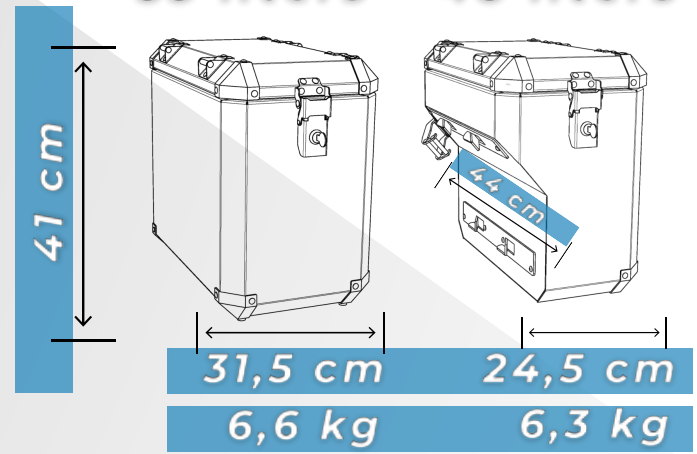

 **easy fixing**

45 liters

40 liters

SIDE CASES

size XL

-  waterproof
-  lock system
-  aluminium 2mm
-  colour 
silver or black

48 liters

43 liters

NEW SIZE

helmet fit inside 

size XXL

 easy fixing

53 liters

48 liters

TOP CASE

size M

helmet fit inside

40 liters

5,4 kg

-  waterproof
-  lock system
-  aluminium 2mm
-  colour 
silver or black

size M+

 easy fixing

48 liters

6,15 kg