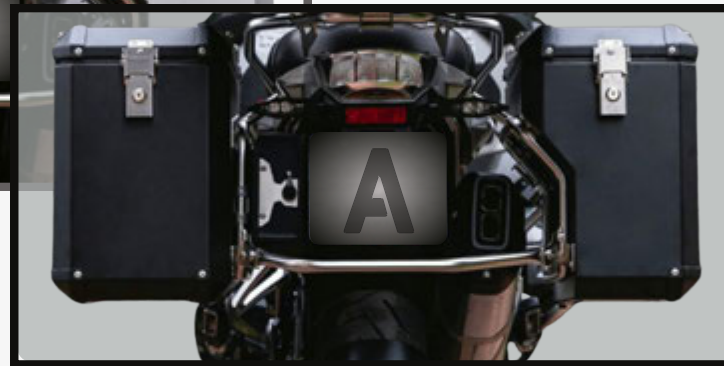

easy fixing

*Easy and quick to put on and take
off guarantees comfortable use*

SIDE CASES

size M

-  waterproof
-  lock system
-  aluminium 2mm
-  colour 
silver or black

40 liters

35 liters

size L

 **easy fixing**

45 liters

40 liters

SIDE CASES

size XL

-  waterproof
-  lock system
-  aluminium 2mm
-  colour 
silver or black

48 liters

43 liters