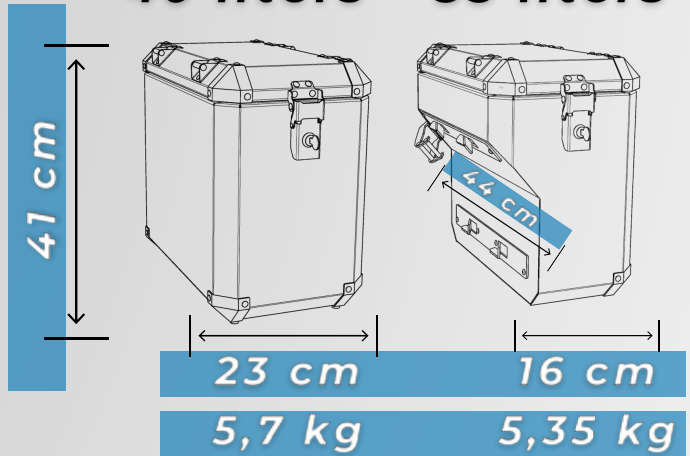

easy fixing

*Easy and quick to put on and take
off guarantees comfortable use*

SIDE CASES

size M

-  waterproof
-  lock system
-  aluminium 2mm
-  colour 
silver or black

40 liters

35 liters

size L

 **easy fixing**

45 liters

40 liters

SIDE CASES

size XL

-  waterproof
-  lock system
-  aluminium 2mm
-  colour 
silver or black

48 liters

43 liters

NEW SIZE

helmet fit inside 

size XXL

 easy fixing

53 liters

48 liters

TOP CASE

size M

helmet fit inside

40 liters

5,4 kg

-  waterproof
-  lock system
-  aluminium 2mm
-  colour 
silver or black

size M+

 easy fixing

48 liters

6,15 kg