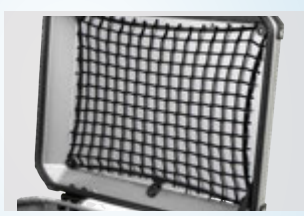

2x helmets fit inside

size XL

easy fixing

62 liters

7,2 kg

ACCESSORIES

available for all cases

carry handle

net

inner bag

backrest upholstered

backrest foam

Uchwyty na ściane

Wall bracket for side cases
APDURO / OEM BMW

If you want to enjoy better garage organization, protection and security for your side cases, our Apduro side case wall brackets are the perfect solution for you.