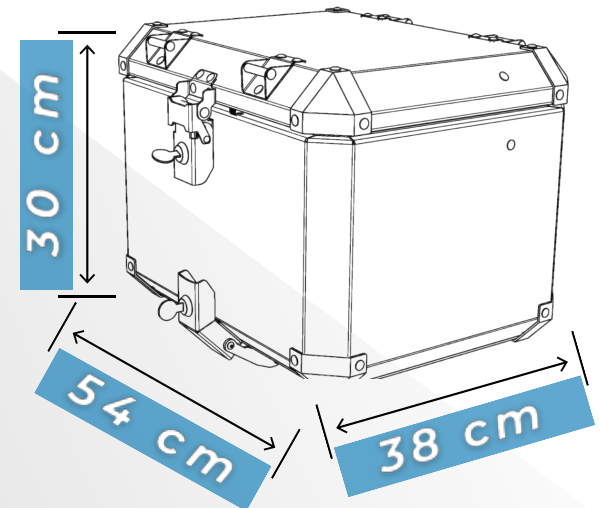

helmet fit inside

40 liters

5,4 kg

-  waterproof
-  lock system
-  aluminium 2mm
-  colour 
silver or black

size M+

 easy fixing

48 liters

6,15 kg

2x helmets fit inside

size XL

easy fixing

62 liters

7,2 kg

ACCESSORIES

available for all cases

carry handle