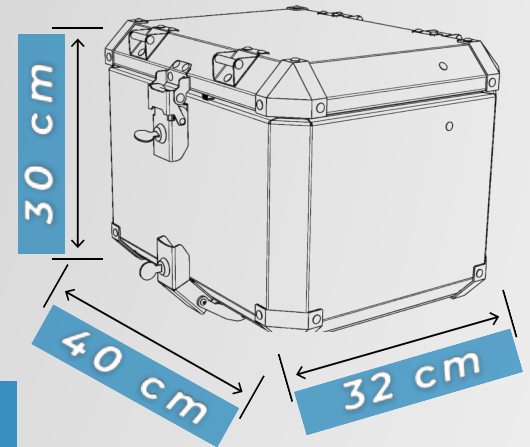

 **easy fixing**

45 liters

40 liters

SIDE CASES

size XL

-  waterproof
-  lock system
-  aluminium 2mm
-  colour 
silver or black

48 liters

43 liters

NEW SIZE

helmet fit inside 

size XXL

 easy fixing

53 liters

48 liters

TOP CASE

size M

helmet fit inside

40 liters

5,4 kg

-  waterproof
-  lock system
-  aluminium 2mm
-  colour 
silver or black

size M+

 easy fixing

48 liters

6,15 kg