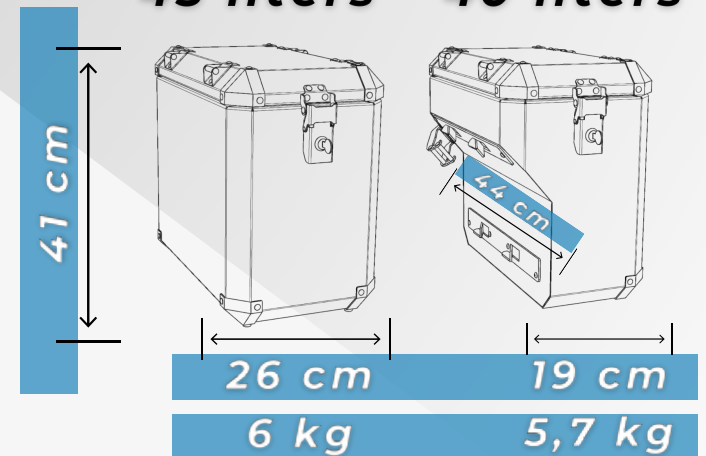

easy fixing

*Easy and quick to put on and take
off guarantees comfortable use*

SIDE CASES

size M

-  waterproof
-  lock system
-  aluminium 2mm
-  colour 
silver or black

40 liters

35 liters

size L

 **easy fixing**

45 liters

40 liters

SIDE CASES

size XL

-  waterproof
-  lock system
-  aluminium 2mm
-  colour 
silver or black

48 liters

43 liters

NEW SIZE

helmet fit inside 

size XXL

 easy fixing

53 liters

48 liters

TOP CASE

size M

helmet fit inside

40 liters

5,4 kg

-  waterproof
-  lock system
-  aluminium 2mm
-  colour 
silver or black

size M+

 easy fixing

48 liters

6,15 kg