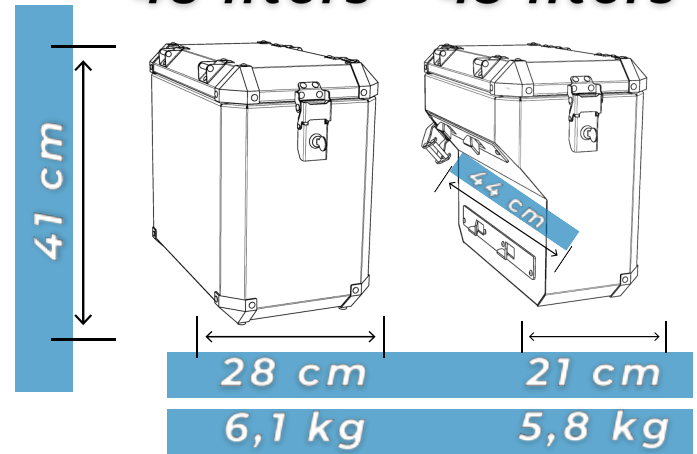

easy fixing

*Easy and quick to put on and take
off guarantees comfortable use*

SIDE CASES

size M

-  waterproof
-  lock system
-  aluminium 2mm
-  colour 
silver or black

40 liters

35 liters

size L

 **easy fixing**

45 liters

40 liters

SIDE CASES

size XL

-  waterproof
-  lock system
-  aluminium 2mm
-  colour 
silver or black

48 liters

43 liters

NEW SIZE

helmet fit inside 

size XXL

 easy fixing

53 liters

48 liters

TOP CASE

size M

helmet fit inside

40 liters

5,4 kg

-  waterproof
-  lock system
-  aluminium 2mm
-  colour 
silver or black

size M+

 easy fixing

48 liters

6,15 kg